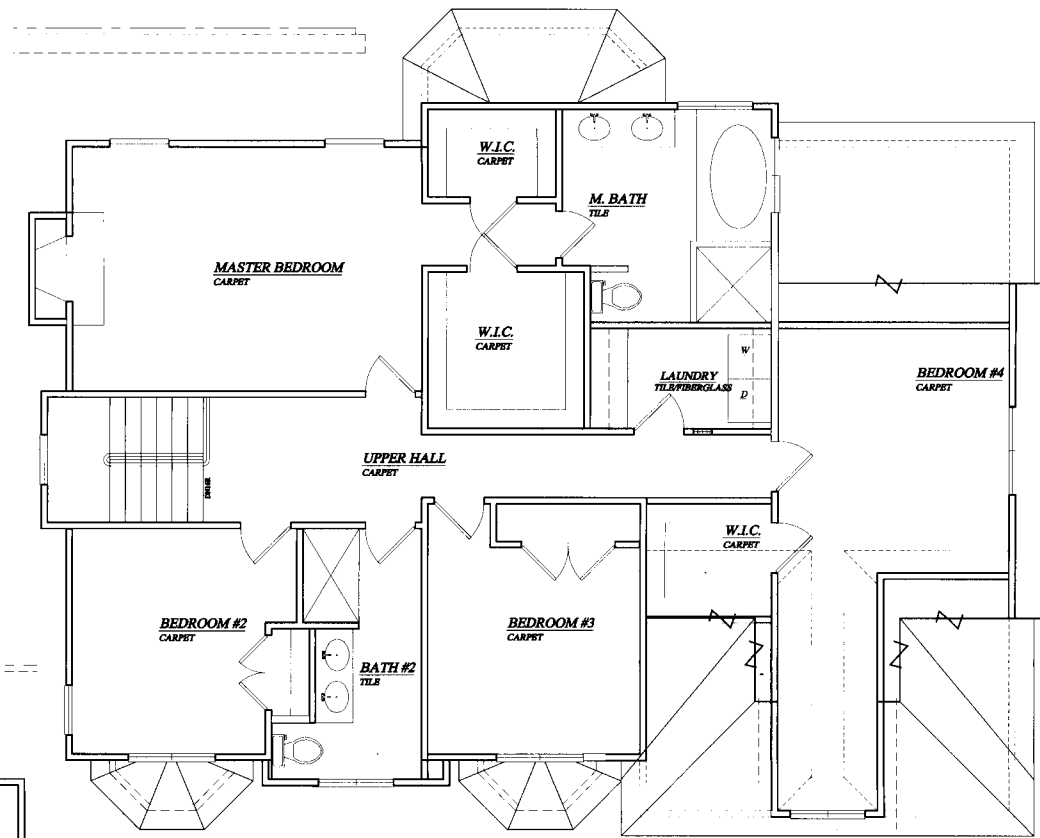

Chateau

Level One

Level Two

Project Data:

Area:

- Basement - 1208 Sq. Ft.
- First Floor - 1393 Sq. Ft.
- Second Floor - 1447 Sq. Ft.
- Total Living Area - 2840 Sq. Ft.

* All Square footages are close approximations and may be adjusted at the builders discretion.