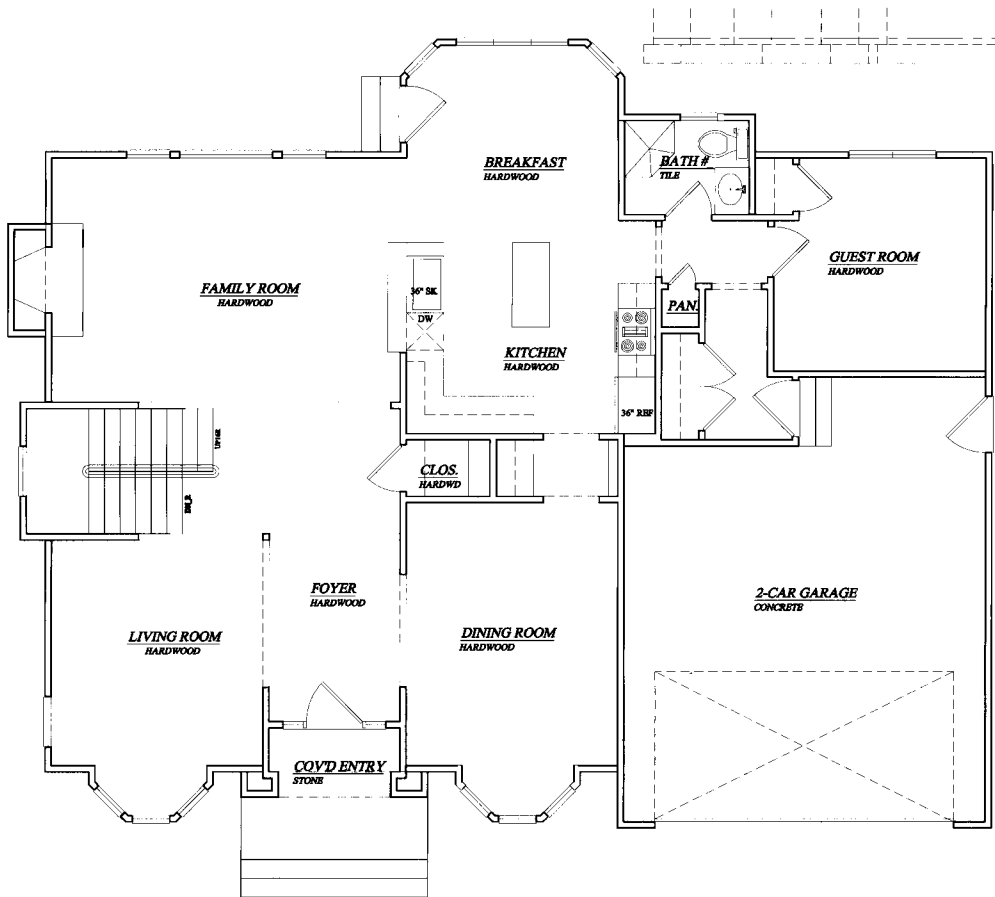

Chateau

Level One

Level Two

Project Data:

Area:

- Basement - 1208 Sq. Ft.
- First Floor - 1393 Sq. Ft.
- Second Floor - 1447 Sq. Ft.
- Total Living Area - 2840 Sq. Ft.

* All Square footages are close approximations and may be adjusted at the builders discretion.